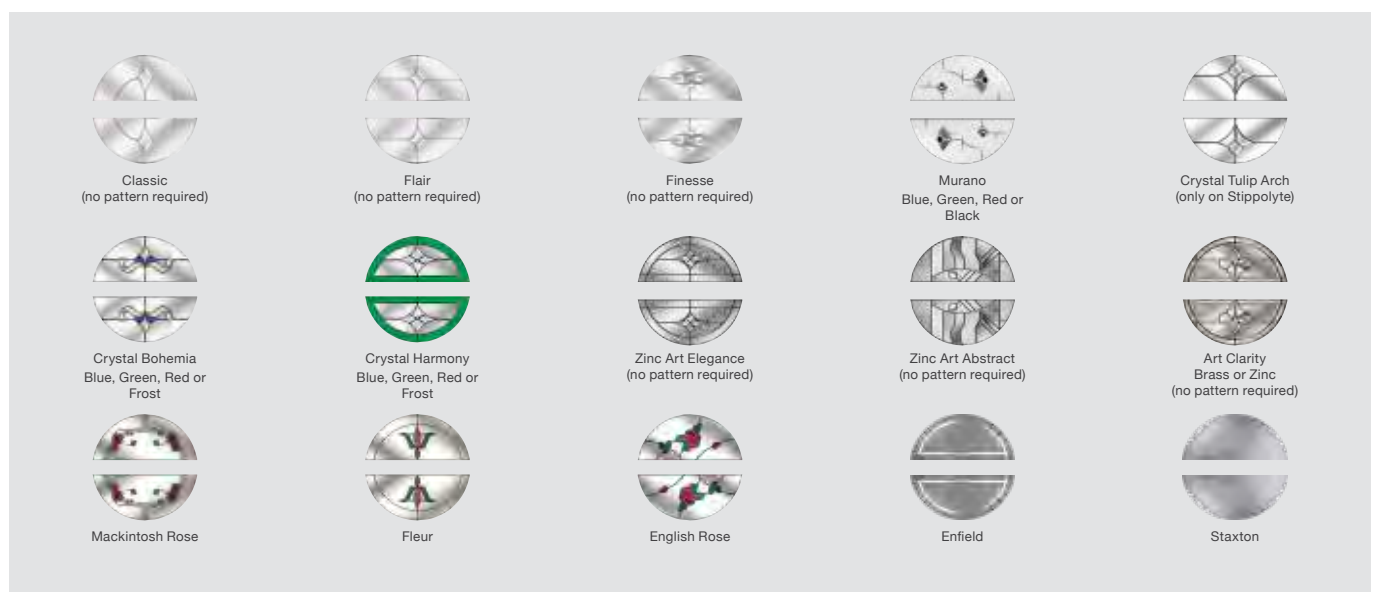

GLASS DESIGNS

See Page 65 for all available Glass Patterns / Backing Glass

Please note: All hardware shown is for illustration purposes only.