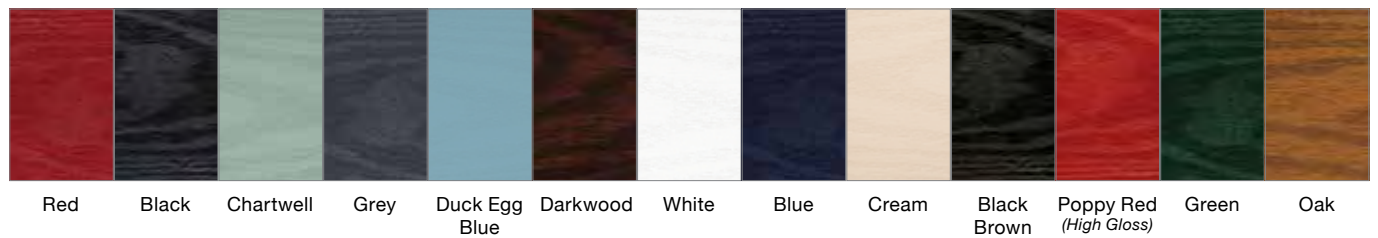

DOOR COLOURS