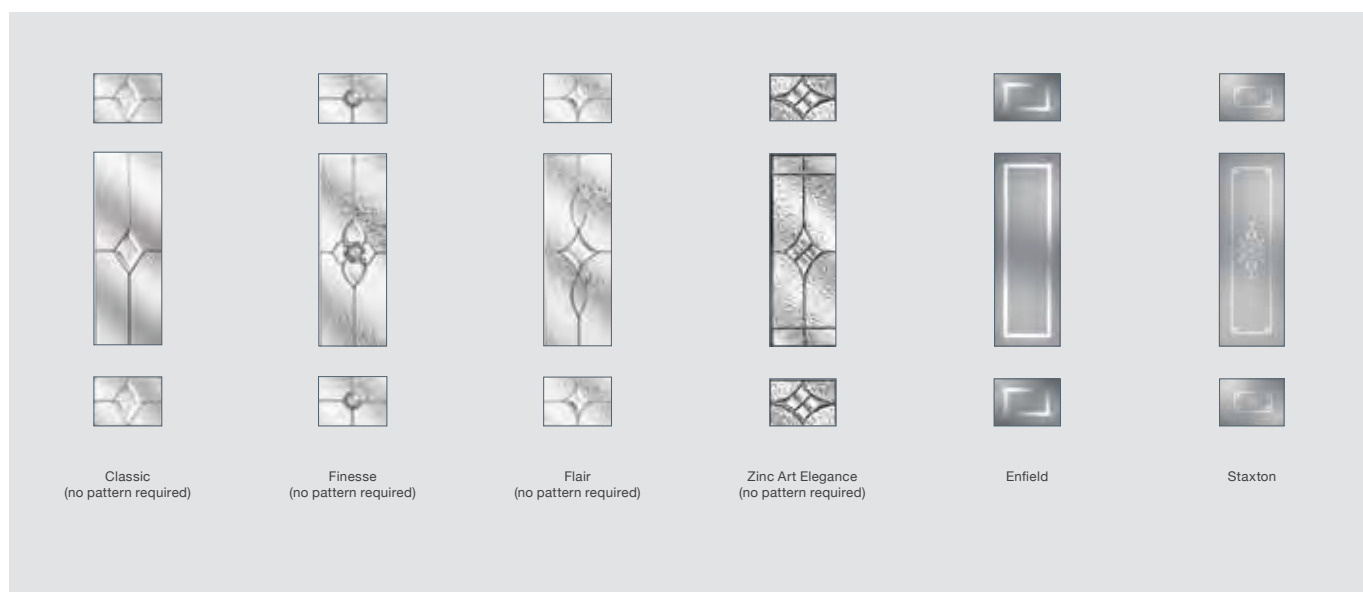

Please note: All hardware shown is for illustration purposes only.

Mid 3 Square

DOOR COLOURS

Red Black Chartwell Grey Duck Egg Blue Darkwood White Blue Cream Black Brown Poppy Red (High Gloss) Green Oak

GLASS DESIGNS