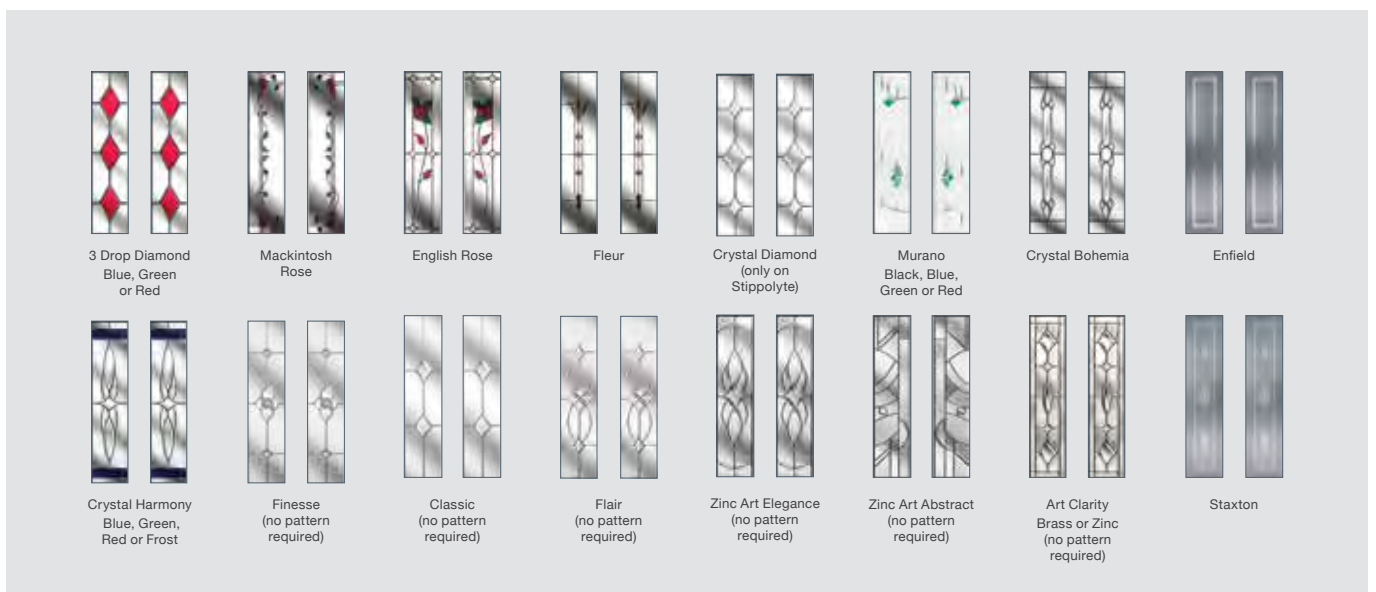

GLASS DESIGNS

3 Drop Diamond
Blue, Green
or Red

Mackintosh
Rose

English Rose

Fleur

Crystal Diamond
(only on
Stippolyte)

Murano
Black, Blue,
Green or Red

Crystal Bohemia

Enfield

Crystal Harmony
Blue, Green,
Red or Frost

Finesse
(no pattern
required)

Classic
(no pattern
required)

Flair
(no pattern
required)

Zinc Art Elegance
(no pattern
required)

Zinc Art Abstract
(no pattern
required)

Art Clarity
Brass or Zinc
(no pattern
required)

Staxton

See Page 65 for all available Glass Patterns / Backing Glass

Please note: All hardware shown is for illustration purposes only.