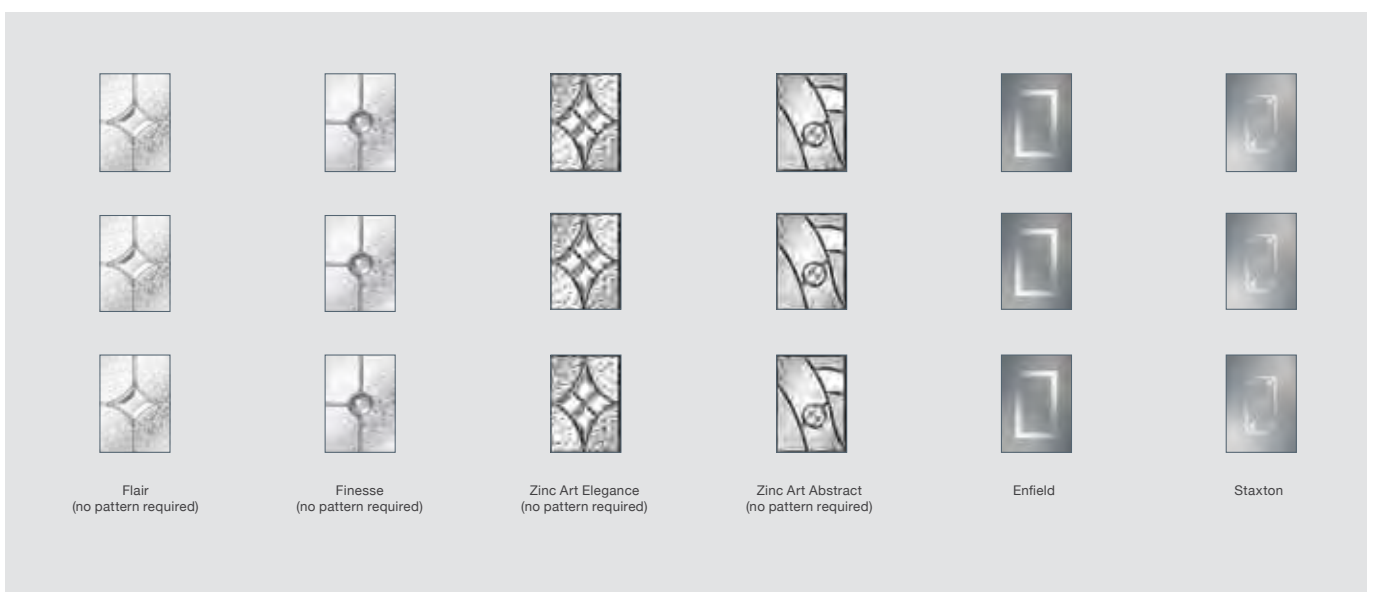

GLASS DESIGNS

Flair
(no pattern required)

Finesse
(no pattern required)

Zinc Art Elegance
(no pattern required)

Zinc Art Abstract
(no pattern required)

Enfield

Staxton

See Page 65 for all available Glass Patterns / Backing Glass

Please note: All hardware shown is for illustration purposes only.