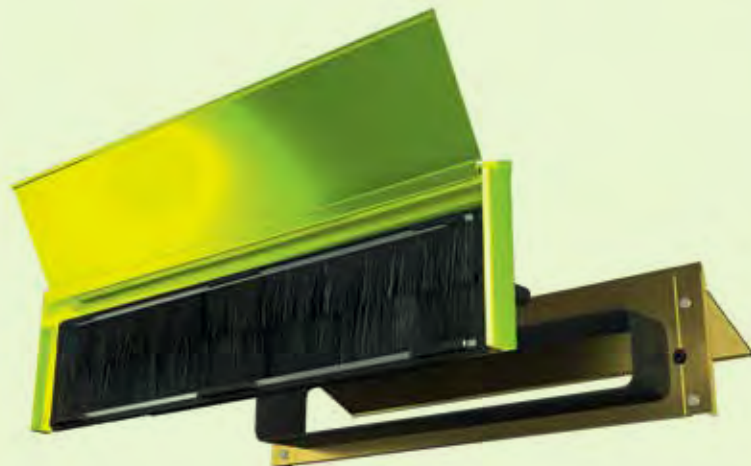

Wipe highlighted area

To register your guarantee, please visit: www.uapcorporate.com/register.

If you are registering letterboxes, please click on 'I am registering a UAP door hardware product' and select the product(s) you wish to register, and enter the door supplier name, the name of the installing company, the receipt reference number and also the date of purchase. It's as easy as that!

Please note: All hardware shown is for illustration purposes only.