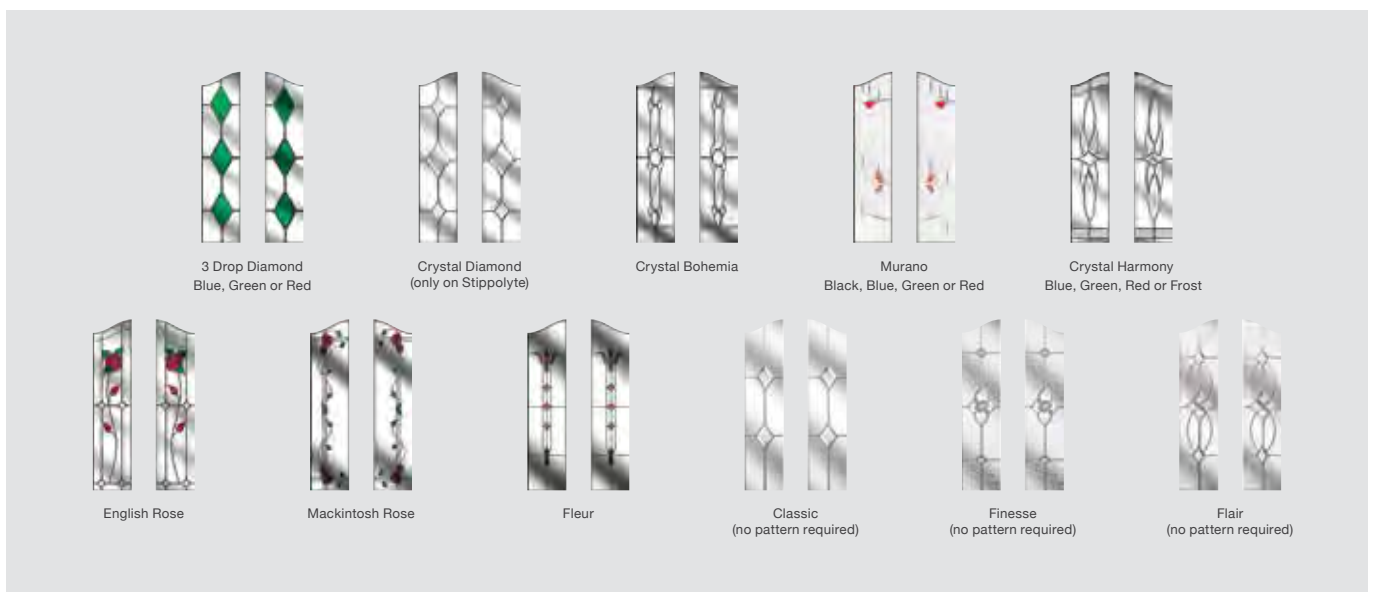

GLASS DESIGNS

3 Drop Diamond
Blue, Green or Red

Crystal Diamond
(only on Stippolyte)

Crystal Bohemia

Murano
Black, Blue, Green or Red

Crystal Harmony
Blue, Green, Red or Frost

English Rose

Mackintosh Rose

Fleur

Classic
(no pattern required)

Finesse
(no pattern required)

Flair
(no pattern required)

See Page 65 for all available Glass Patterns / Backing Glass

Please note: All hardware shown is for illustration purposes only.