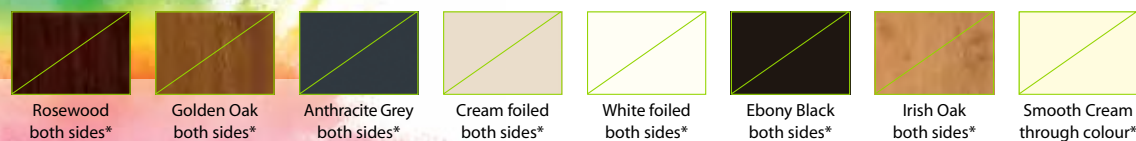

Composite Doors are made from a variety of materials, including uPVC, wood, insulating foam and glass reinforced plastic (GRP). This combination of materials results in a very strong and secure door. The Signature Collection composite doors have a high resistance to weathering and don't react to seasonal changes like a singular material door would. The insulation foam core provides a higher thermal resistance than timber doors. The Signature Collection composite doors are designed with an attractive woodgrain appearance but, because of the materials used, they won't fade or discolour – and neither will they need painting, and don't warp in damp conditions.

STRONG AND SECURE

Whether your home is a rural retreat or on a busy main road, a The Signature Collection composite door guarantees low maintenance with secure and enduring performance. If you are seeking to replace an existing door or add some character to your property, The Signature Collection is sure to have a solution. The Signature Collection composite doors are not only aesthetically pleasing and lead-free but have been designed with security in mind.

WIDE CHOICE OF COLOURS

Composite doors are available in a wide range of colour options to give your home a stunning appearance. Colour options for both the door and the frame include White, Cream, Rosewood, Light Oak, and Irish Oak, as well as Grey, Black and Chartwell Green.

COLOURS