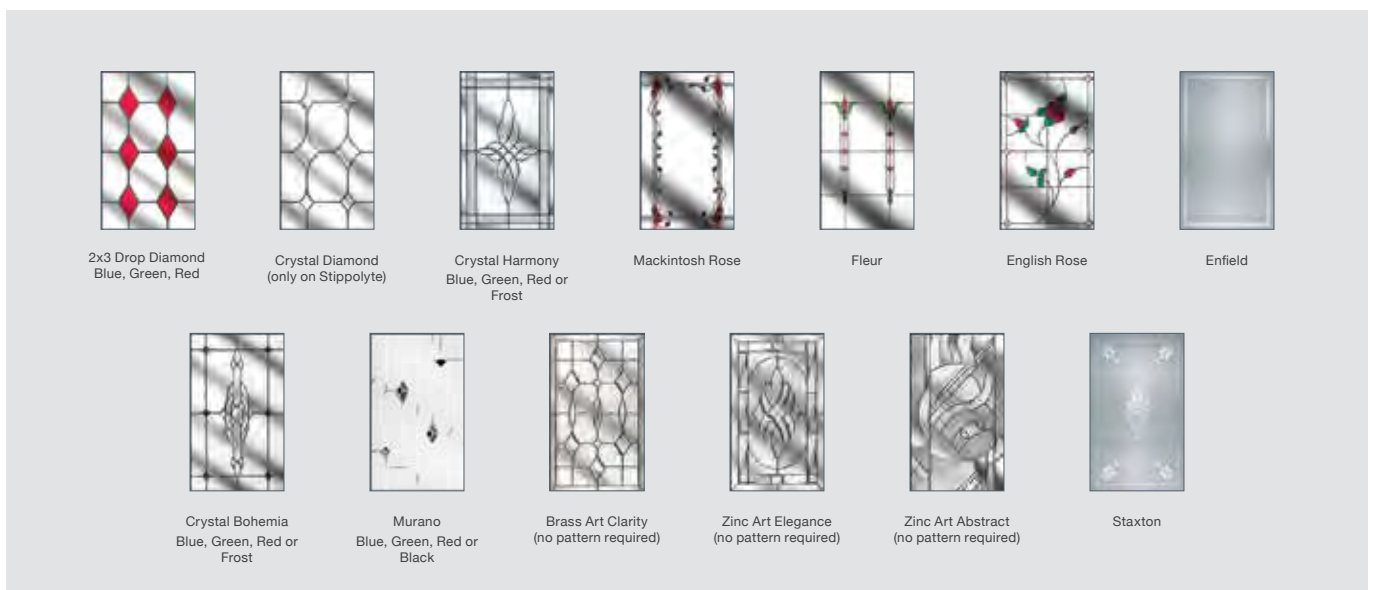

Cottage Halfglaze

DOOR COLOURS

Red Black Chartwell Grey Duck Egg Blue Darkwood White Blue Cream Black Brown Poppy Red (High Gloss) Green Oak

GLASS DESIGNS

See Page 65 for all available Glass Patterns / Backing Glass