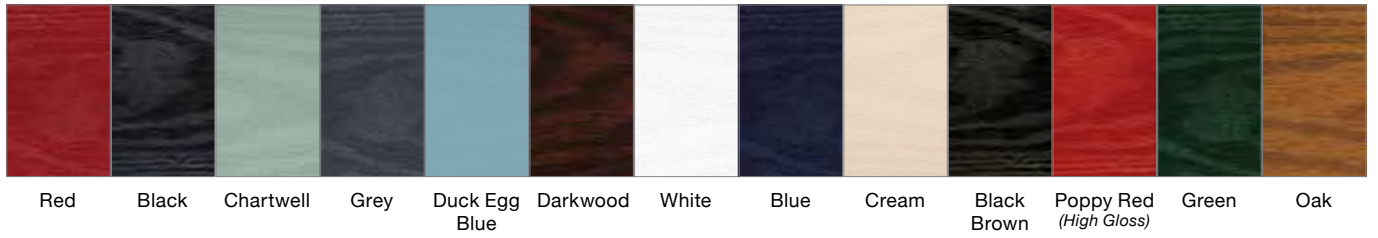

DOOR COLOURS