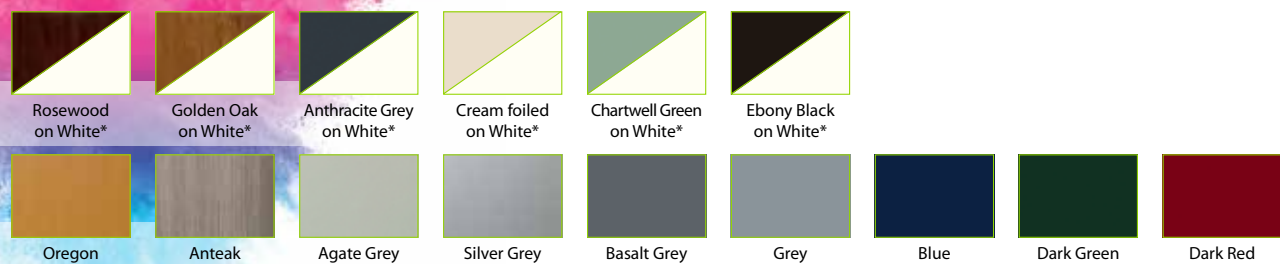

WIDE CHOICE OF COLOURS

Composite doors are available in a wide range of colour options to give your home a stunning appearance. Colour options for both the door and the frame include White, Cream, Rosewood, Light Oak, and Irish Oak, as well as Grey, Black and Chartwell Green.

COLOURS

Bespoke Colour Options

Colours marked * are from our standard collection in featured profile, all other colours are subject to price and availability on application. Please note: colours are for illustration purposes, for an exact example please ask your sales representative for a Renolit swatch sample. Choose from a wide variety of colour options including: White, Rosewood, Cream, Light Oak, Chartwell Green, Grey and classic Ebony Black. The Signature Collection products are also offered in a wide choice of bespoke colours, please see Renolit foil book, (subject to availability and price on application only). Please note: Ebony Black both sides patios and bi-folds are subject to lead time.