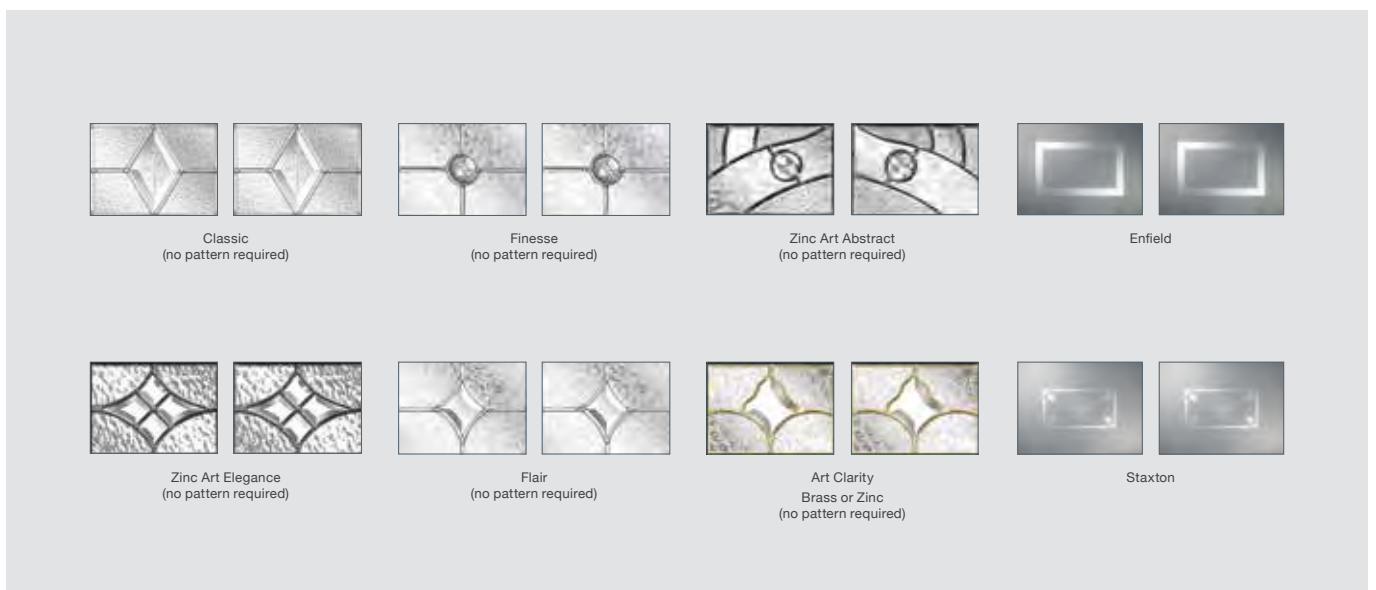

GLASS DESIGNS

Classic
(no pattern required)

Finesse
(no pattern required)

Zinc Art Abstract
(no pattern required)

Enfield

Zinc Art Elegance
(no pattern required)

Flair
(no pattern required)

Art Clarity
Brass or Zinc
(no pattern required)

Staxton

See Page 65 for all available Glass Patterns / Backing Glass

Please note: All hardware shown is for illustration purposes only.