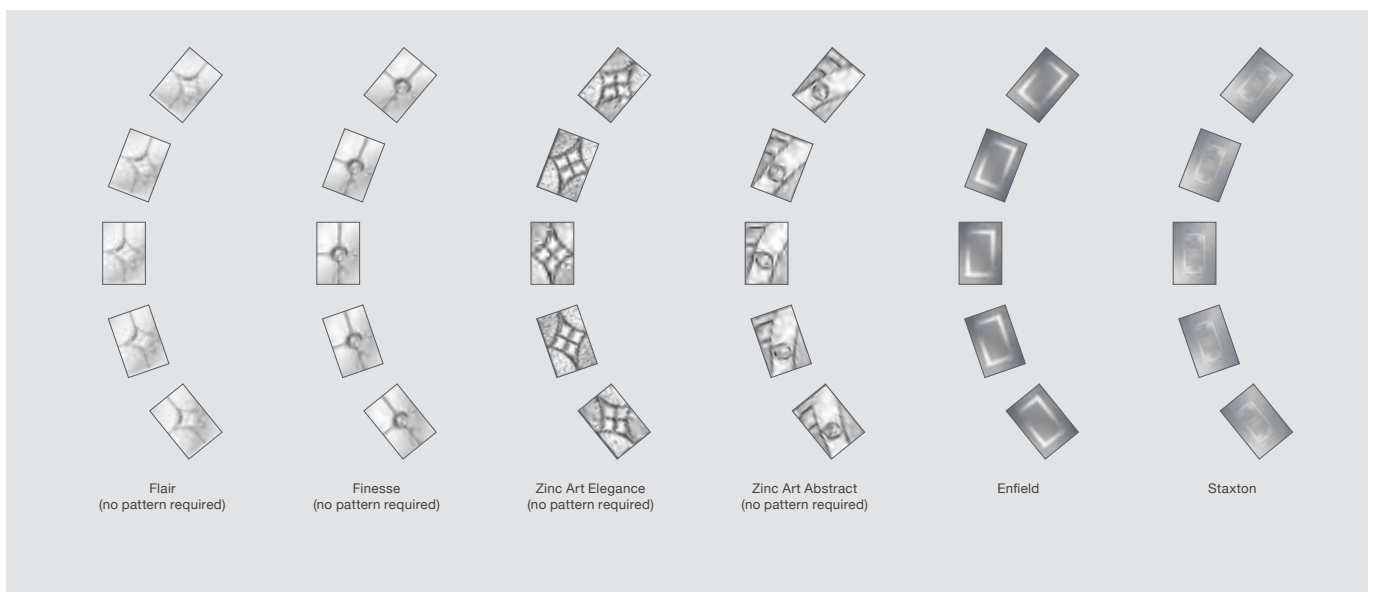

GLASS DESIGNS

Flair
(no pattern required)

Finesse
(no pattern required)

Zinc Art Elegance
(no pattern required)

Zinc Art Abstract
(no pattern required)

Enfield

Staxton

See Page 65 for all available Glass Patterns / Backing Glass

Please note: All hardware shown is for illustration purposes only.