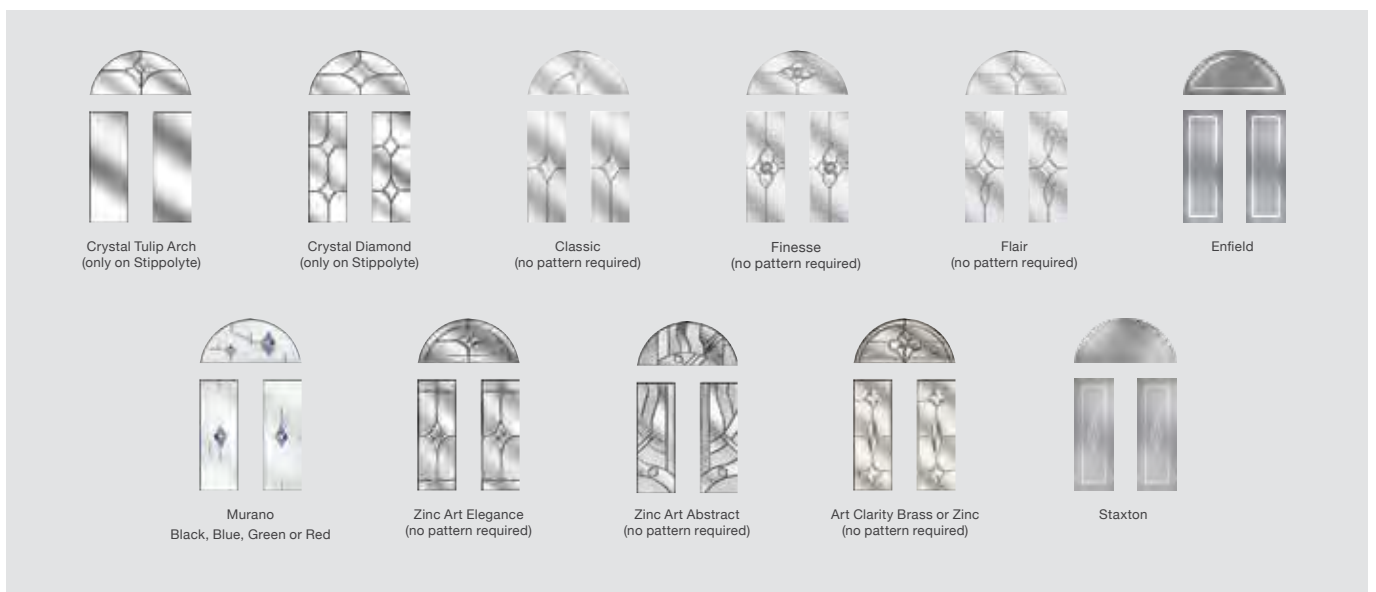

GLASS DESIGNS

Crystal Tulip Arch
(only on Stippolyte)

Crystal Diamond
(only on Stippolyte)

Classic
(no pattern required)

Finesse
(no pattern required)

Flair
(no pattern required)

Enfield

Murano
Black, Blue, Green or Red

Zinc Art Elegance
(no pattern required)

Zinc Art Abstract
(no pattern required)

Art Clarity Brass or Zinc
(no pattern required)

Staxton

See Page 65 for all available Glass Patterns / Backing Glass

Please note: All hardware shown is for illustration purposes only.