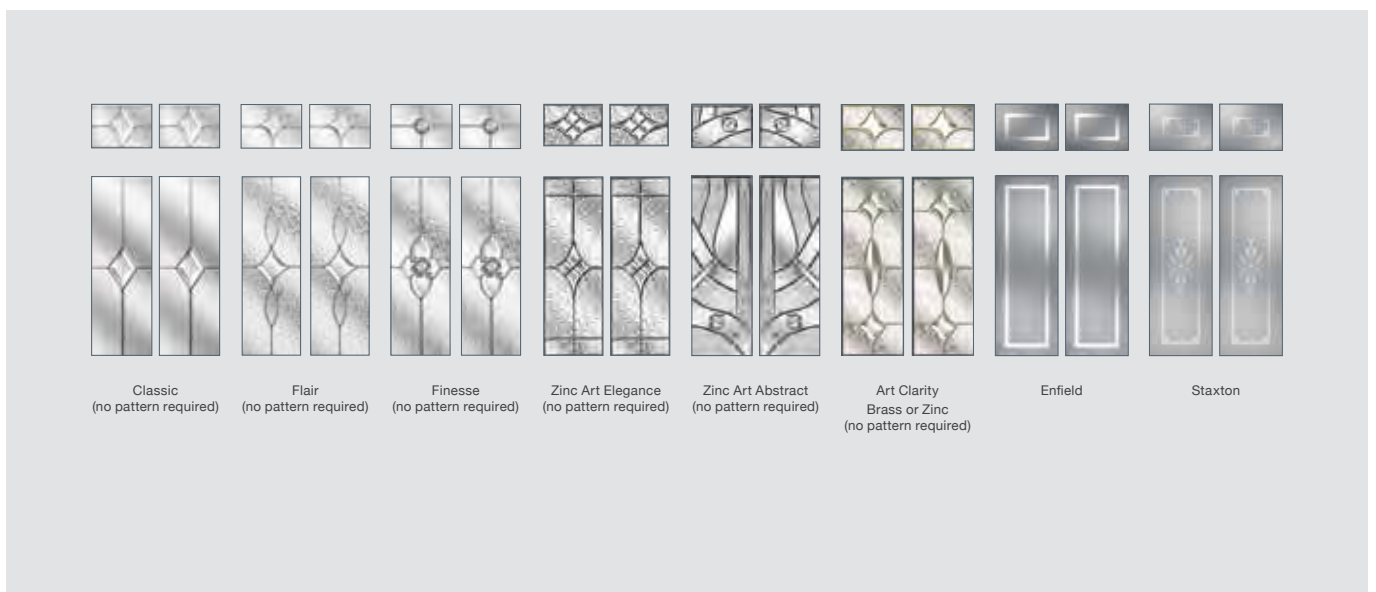

GLASS DESIGNS

See Page 65 for all available Glass Patterns / Backing Glass

Please note: All hardware shown is for illustration purposes only.