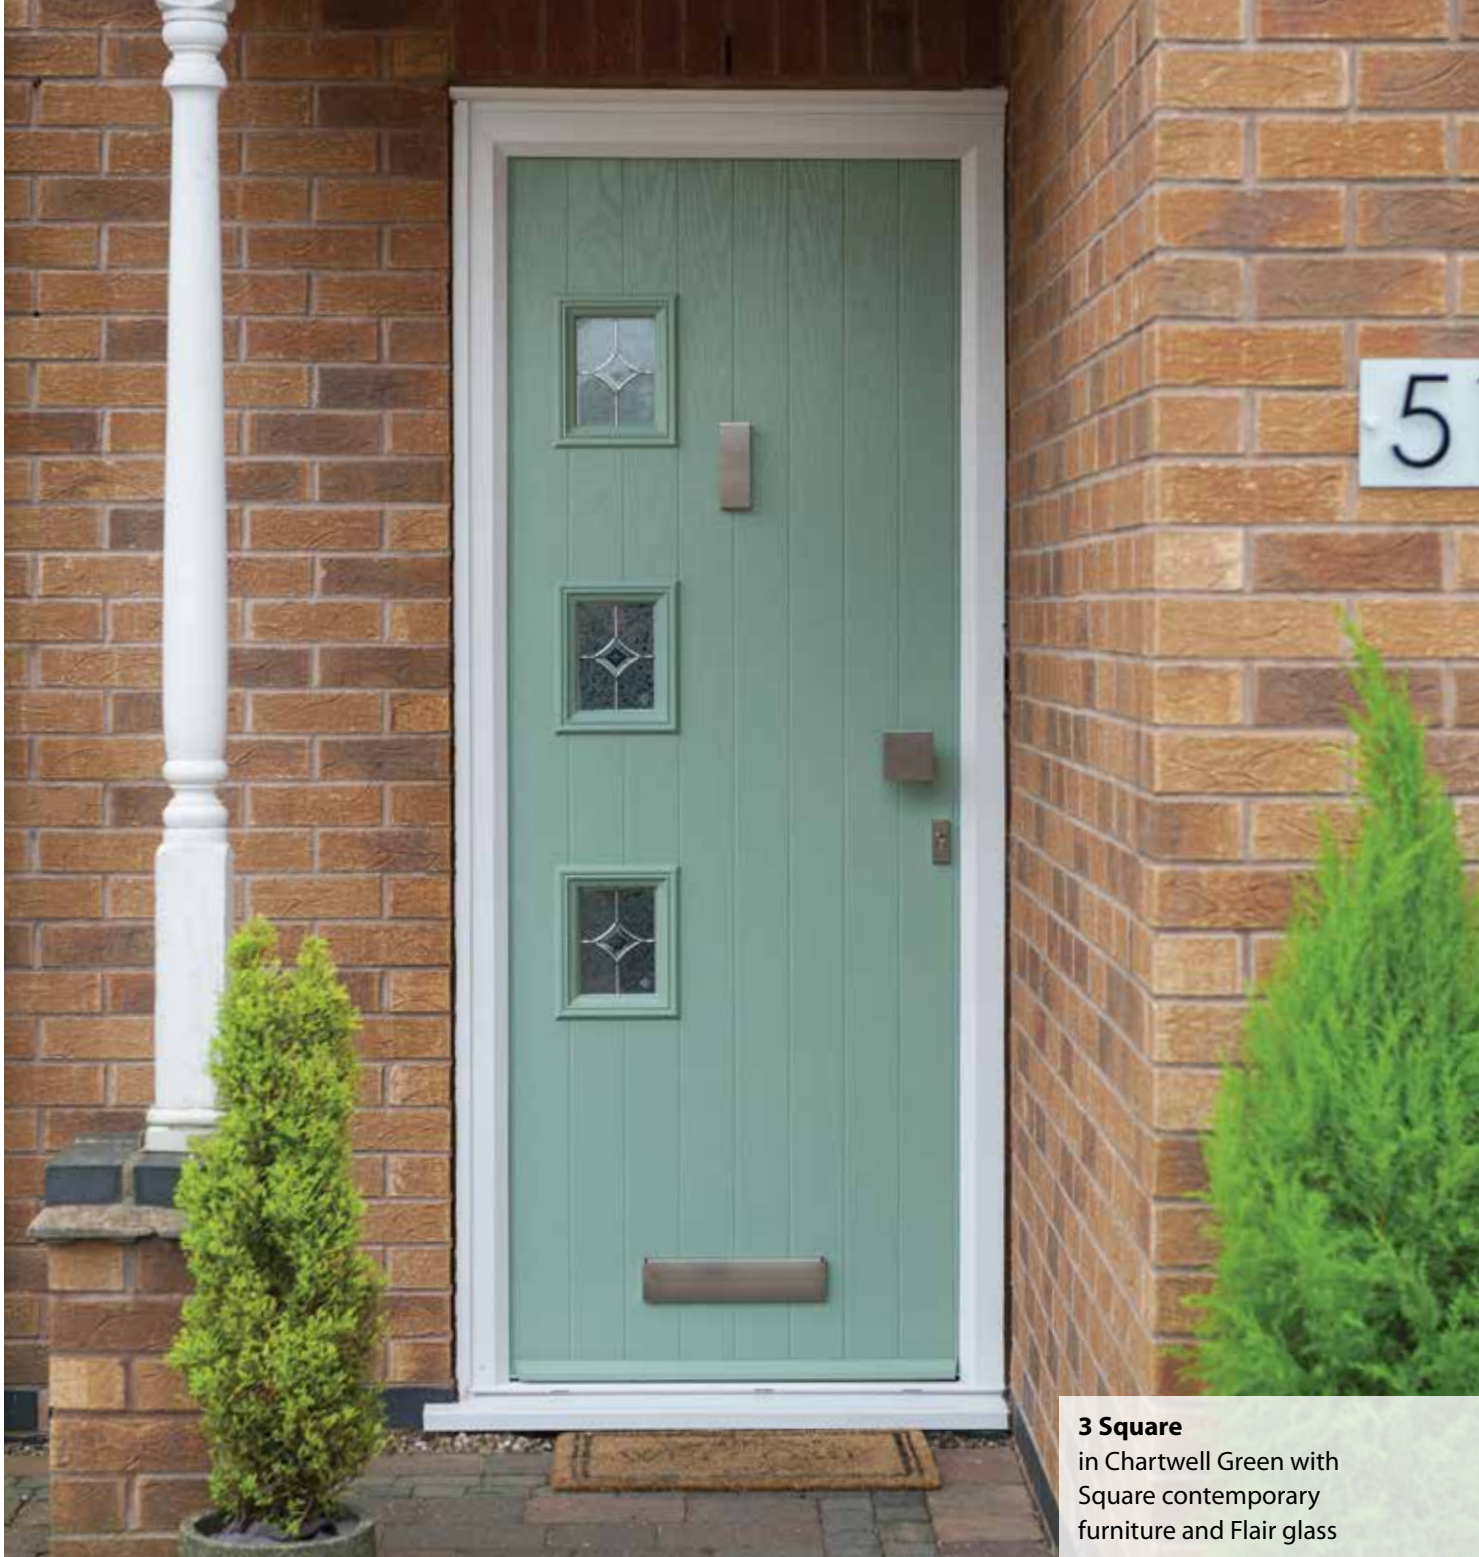

Please note: All hardware shown is for illustration purposes only.