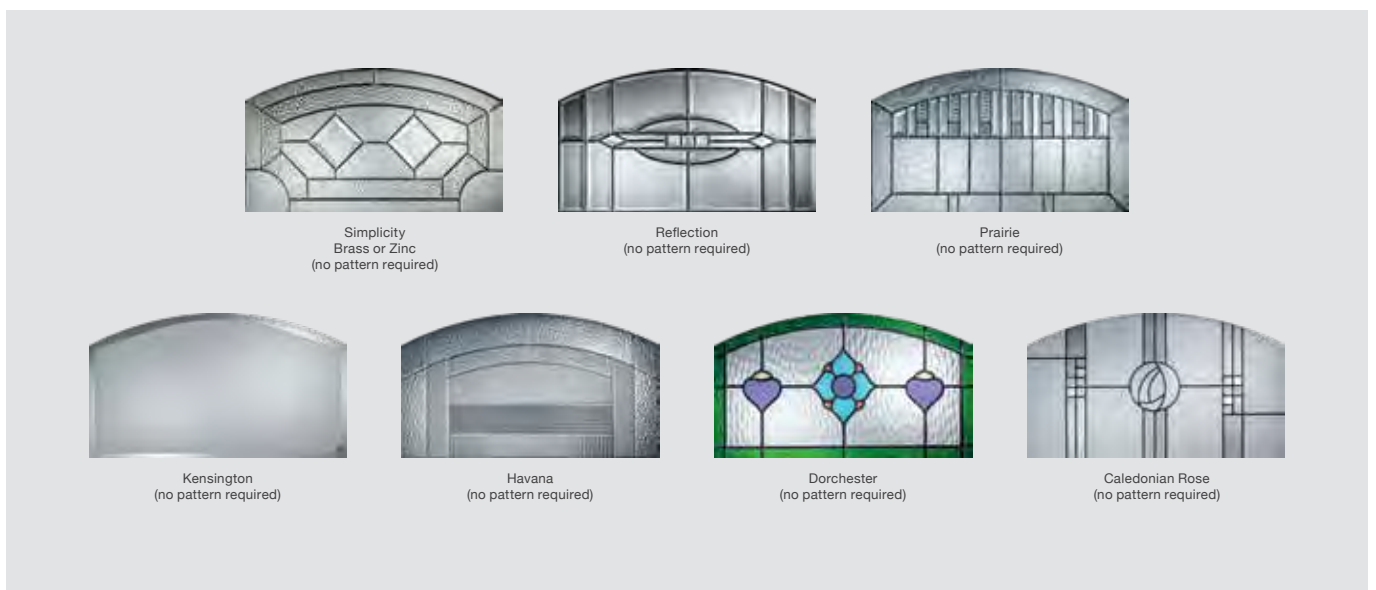

GLASS DESIGNS

See Page 65 for all available Glass Patterns / Backing Glass

Please note: All hardware shown is for illustration purposes only.