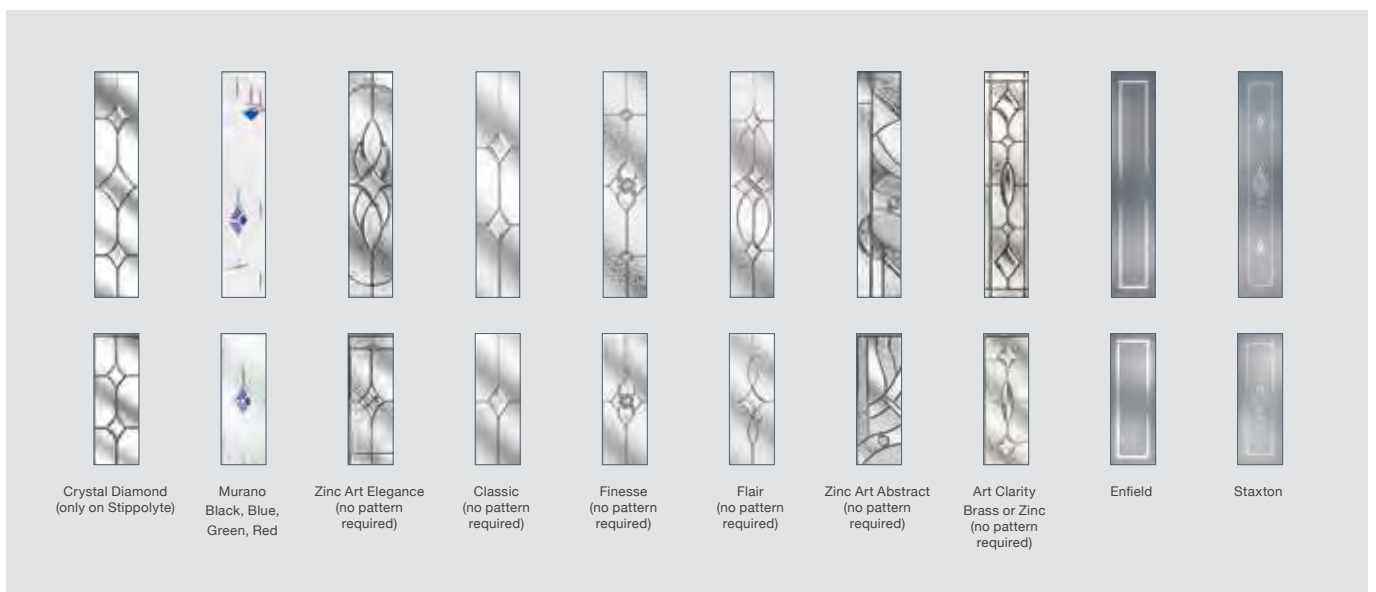

Crystal Diamond (only on Stippolyte) Murano Black, Blue, Green, Red Zinc Art Elegance (no pattern required) Classic (no pattern required) Finesse (no pattern required) Flair (no pattern required) Zinc Art Abstract (no pattern required) Art Clarity Brass or Zinc (no pattern required) Enfield Staxton