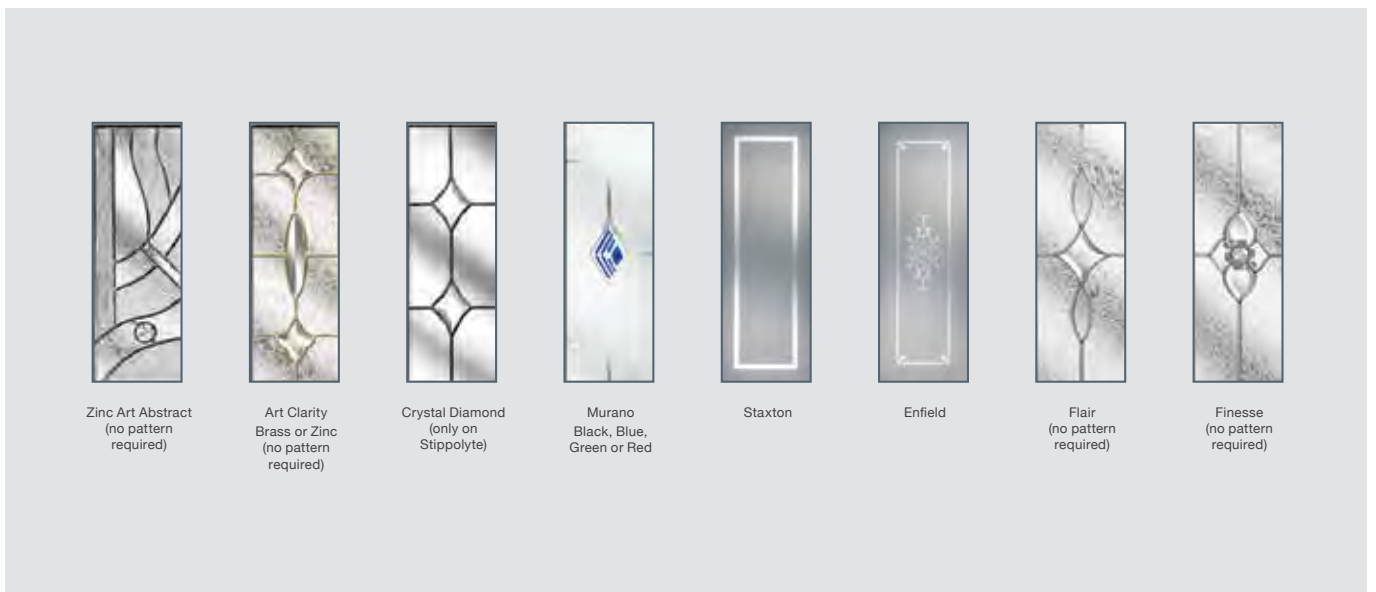

GLASS PATTERNS

Zinc Art Abstract
(no pattern required)

Art Clarity
Brass or Zinc
(no pattern required)

Crystal Diamond
(only on Stippolyte)

Murano
Black, Blue,
Green or Red

Staxton

Enfield

Flair
(no pattern required)

Finesse
(no pattern required)

See Page 65 for larger photos of our Glass Patterns

Please note: All hardware shown is for illustration purposes only.