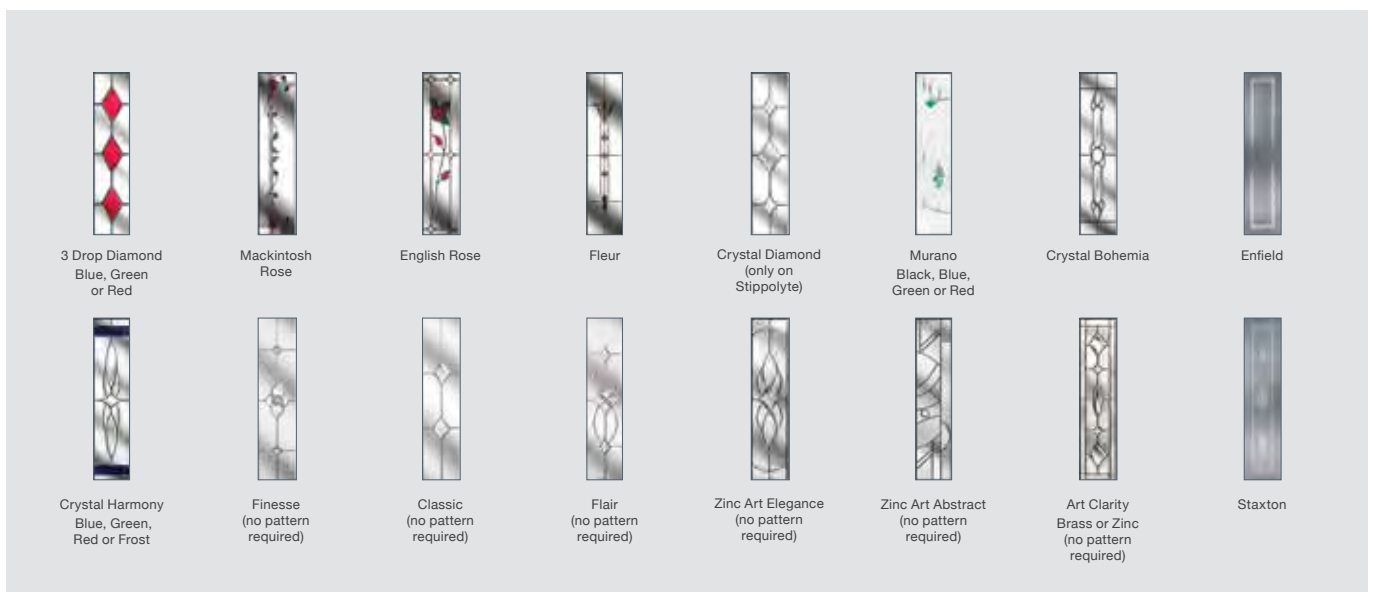

GLASS DESIGNS

See Page 65 for all available Glass Patterns / Backing Glass

Please note: All hardware shown is for illustration purposes only.