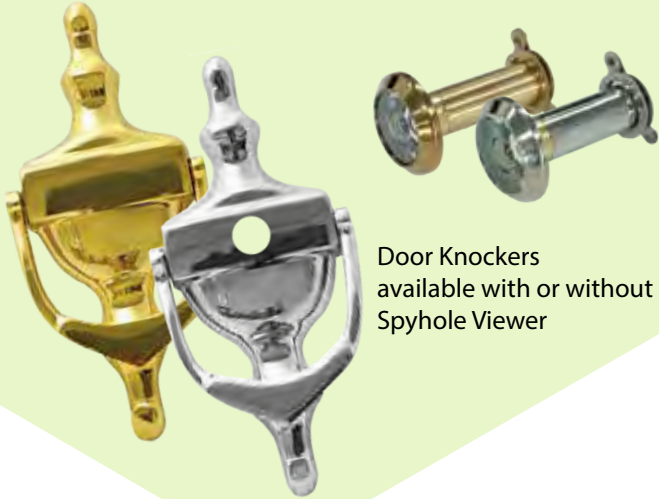

2 Panel 2 Square
in Black with chrome
Fab n Fix furniture Zinc
Art Abstract glass and
composite sidepanel

Please note: All hardware shown is for illustration purposes only.

Door Hardware

We offer our fully suited range of door hardware. It consist of high quality door handles, letterplates, door numerals and door knockers in different finishes. We also offer Kitemarked euro cylinders and Fullex multipoint locks.

Door Knockers available with or without Spyhole Viewer

Door Handles

Door Numerals and Letters

1* Kitemarked Cylinders

3* Kitemarked Kinetica Cylinders

10" Letterplates

12" Doormaster Letterplates

12" Framemaster Letterplates