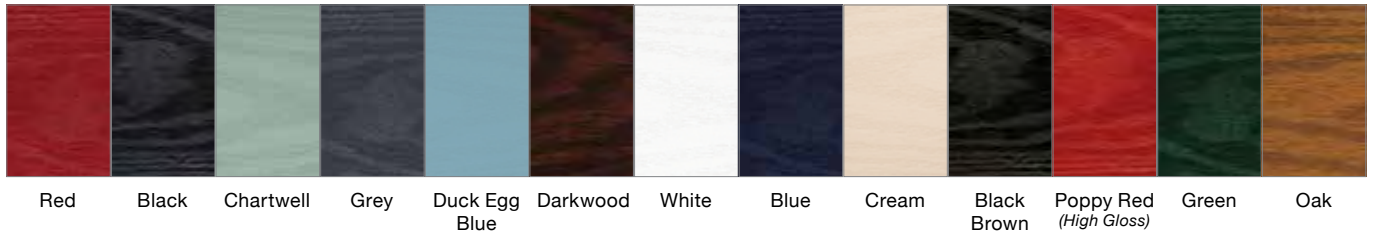

DOOR COLOURS