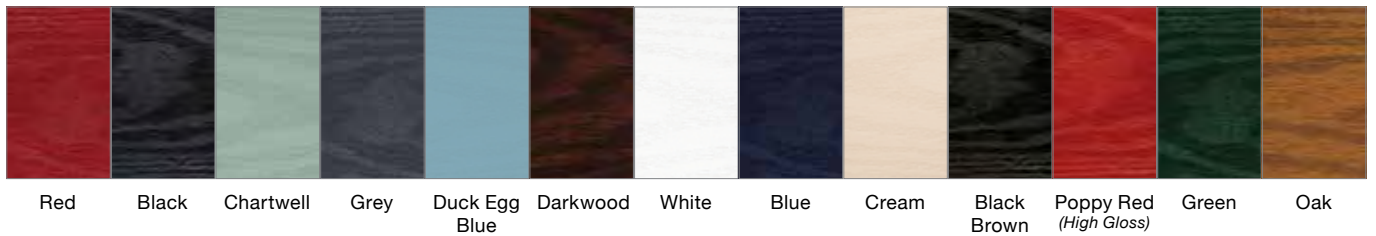

DOOR COLOURS