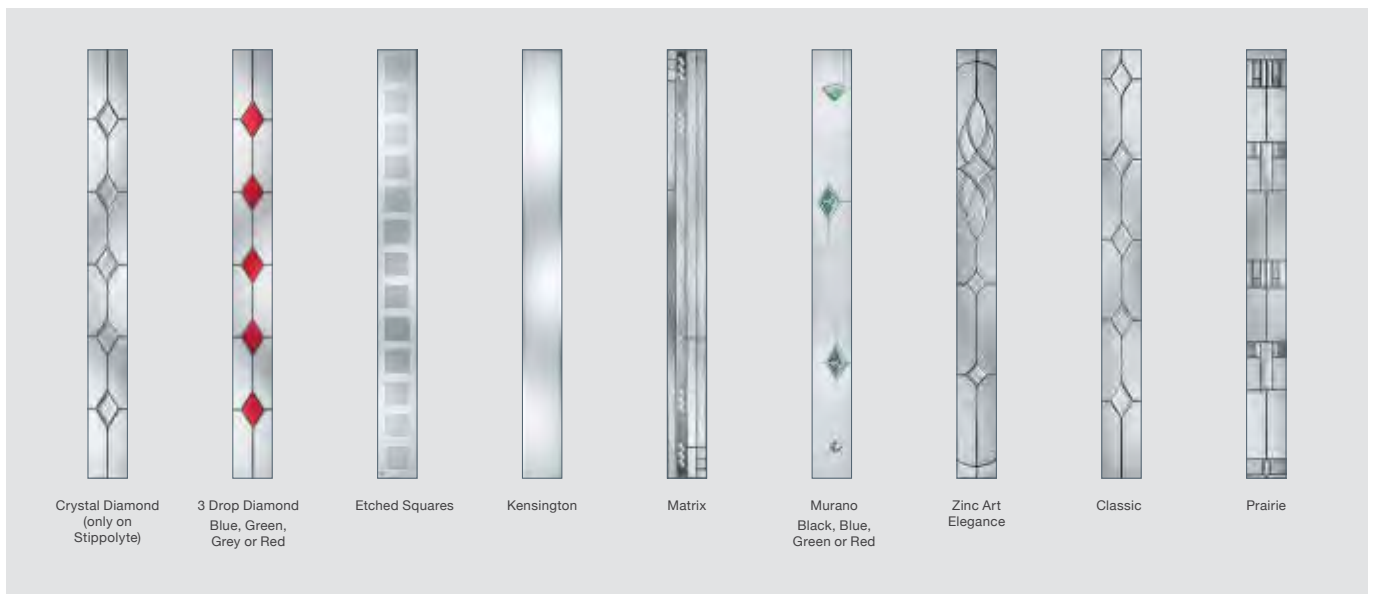

GLASS DESIGNS

See Page 65 for all available Glass Patterns / Backing Glass

Please note: All hardware shown is for illustration purposes only.