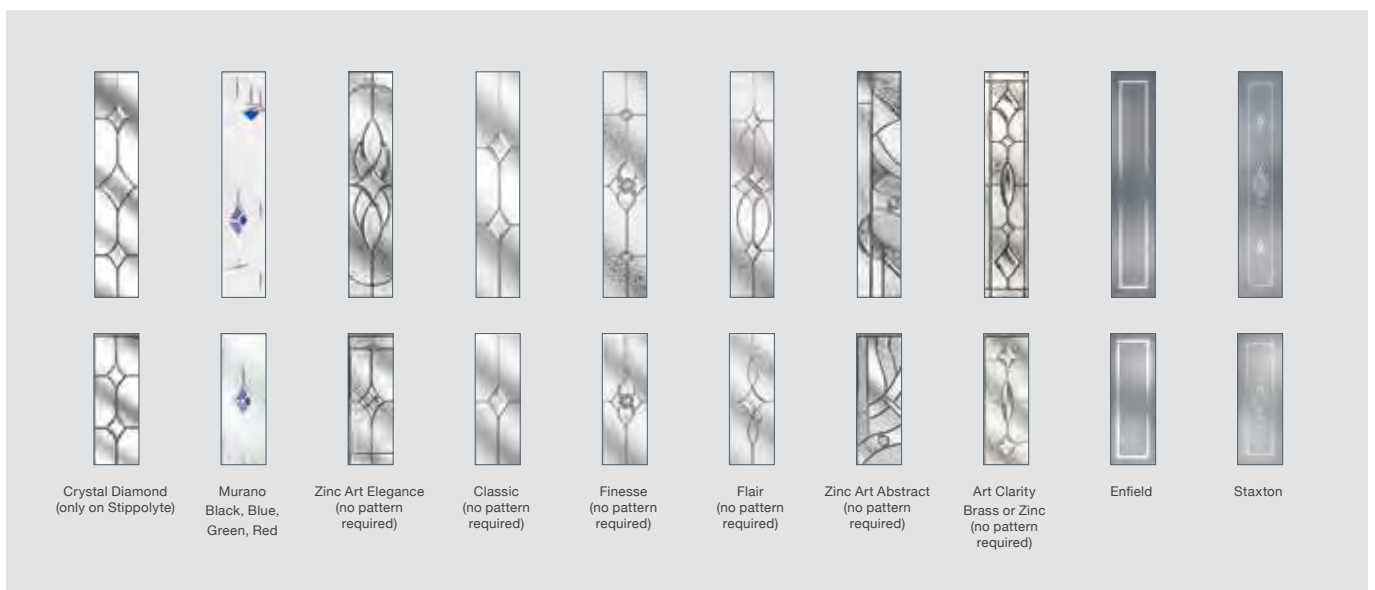

GLASS DESIGNS

Crystal Diamond (only on Stippolyte)   Murano (Black, Blue, Green, Red)   Zinc Art Elegance (no pattern required)   Classic (no pattern required)   Finesse (no pattern required)   Flair (no pattern required)   Zinc Art Abstract (no pattern required)   Art Clarity (Brass or Zinc (no pattern required))   Enfield   Staxton

See Page 65 for all available Glass Patterns / Backing Glass

Please note: All hardware shown is for illustration purposes only.