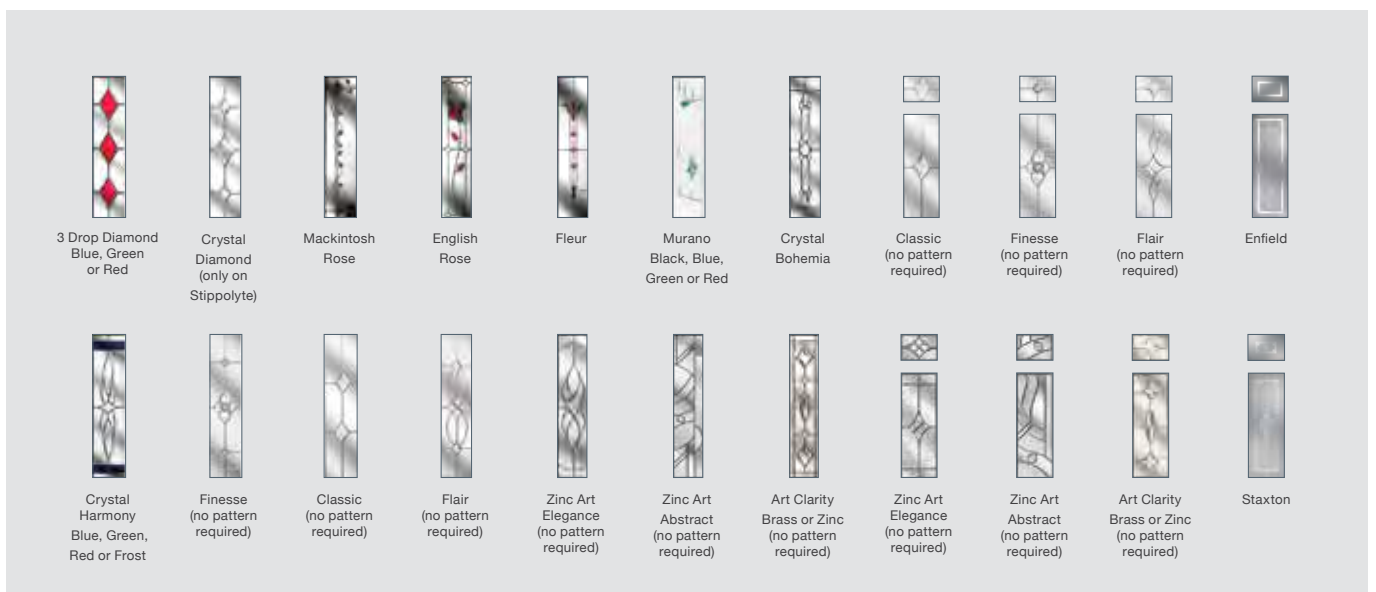

GLASS DESIGNS

See Page 65 for all available Glass Patterns / Backing Glass

Please note: All hardware shown is for illustration purposes only.