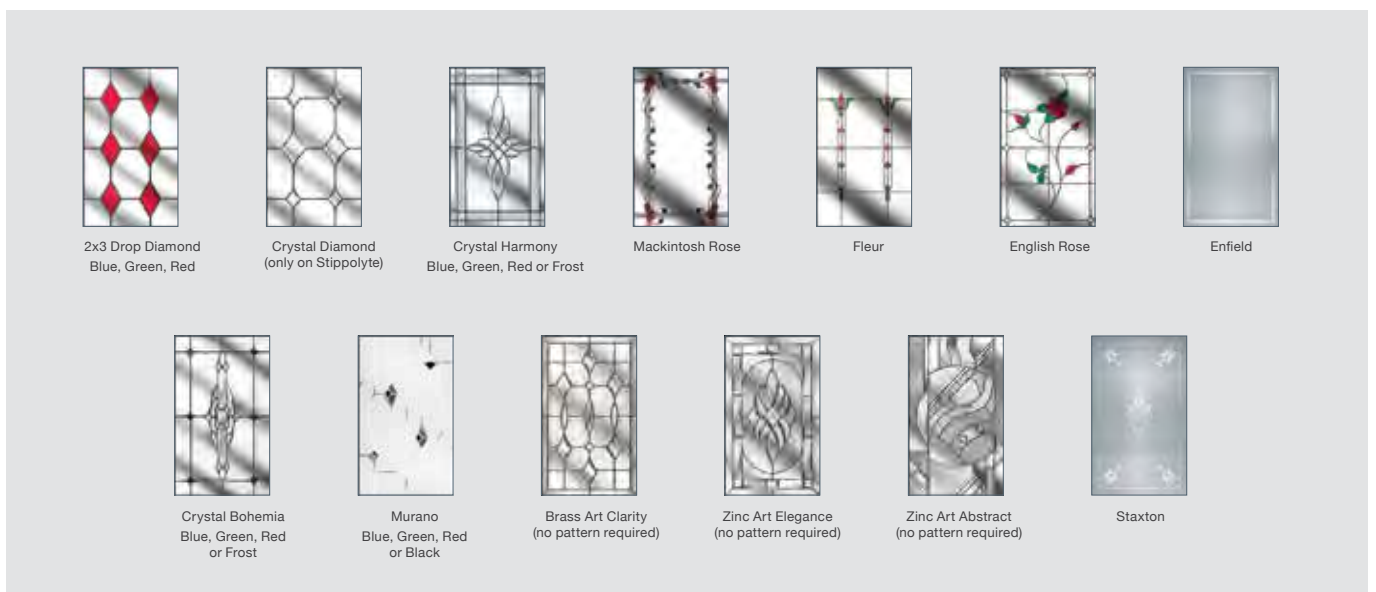

GLASS DESIGNS

See Page 65 for all available Glass Patterns / Backing Glass

Please note: All hardware shown is for illustration purposes only.