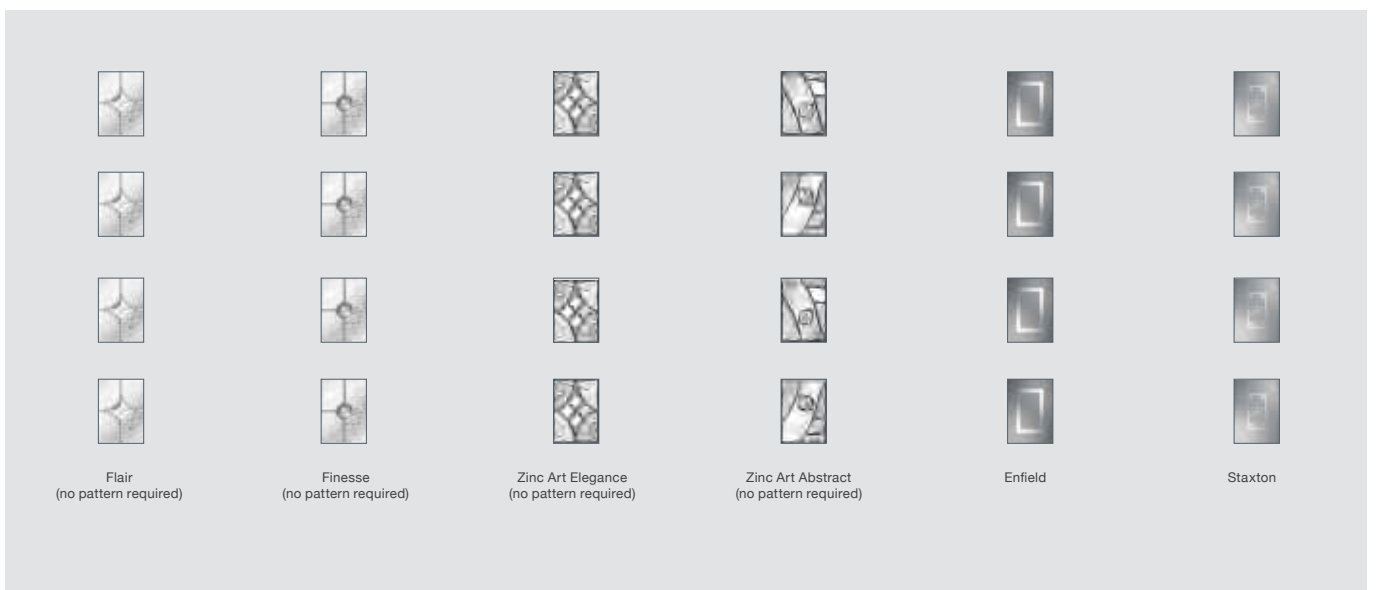

GLASS DESIGNS

Flair
(no pattern required)

Finesse
(no pattern required)

Zinc Art Elegance
(no pattern required)

Zinc Art Abstract
(no pattern required)

Enfield

Staxton

See Page 65 for all available Glass Patterns / Backing Glass