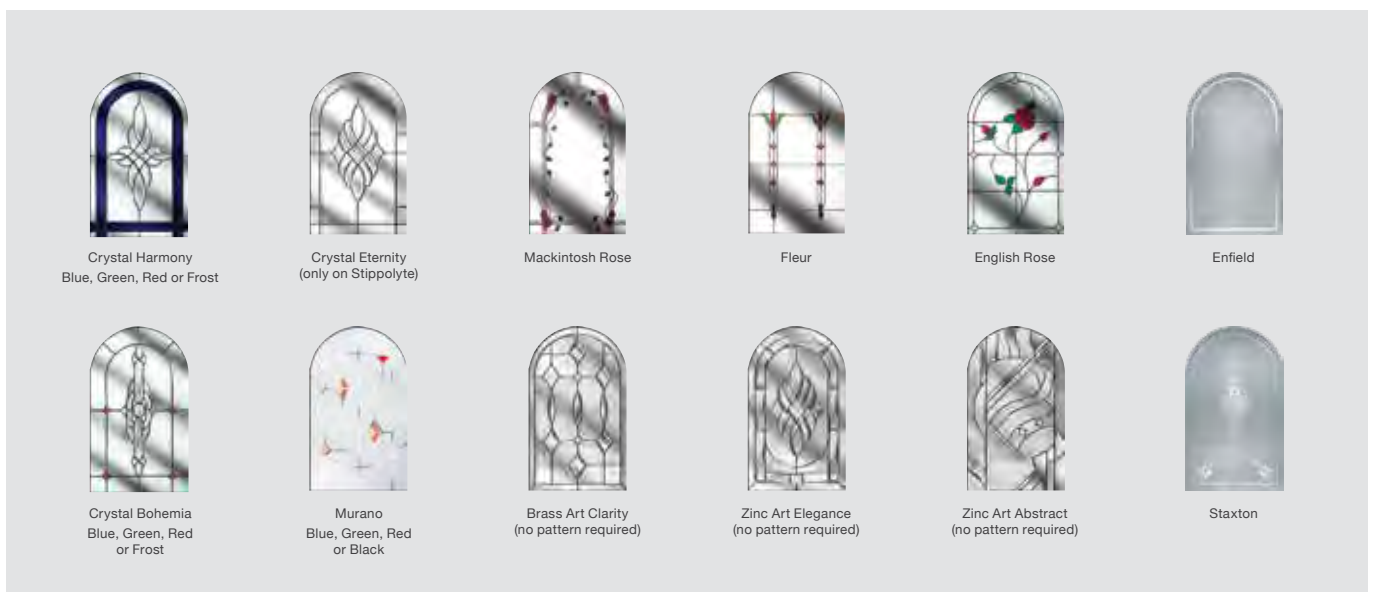

Solid Grids

The Signature Collection 2 panel 1 grid door design can feature a glazed unit with a solid internal grid. So when your eye glances across the glazed panel you don't see the inside of a glazing cassette, you see the effect that you would get if the door had 9 separate pieces of glass.

Please note: All hardware shown is for illustration purposes only.

2 Panel 1 Arch

DOOR COLOURS

Red Black Chartwell Grey Duck Egg Blue Darkwood White Blue Cream Black Brown Poppy Red (High Gloss) Green Oak

GLASS DESIGNS

Crystal Harmony
Blue, Green, Red or Frost

Crystal Eternity
(only on Stippolyte)

Mackintosh Rose

Fleur

English Rose

Enfield

Crystal Bohemia
Blue, Green, Red or Frost