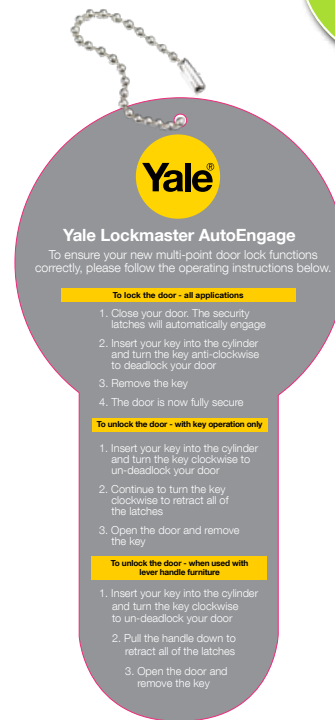

Yale Lockmaster AutoEngage

Maintenance Yale recommends that all moving components are lubricated using a non-acidic mineral oil at least twice a year and surface cleaned with a damp cloth. The product may need to be adjusted to ensure satisfactory operation.